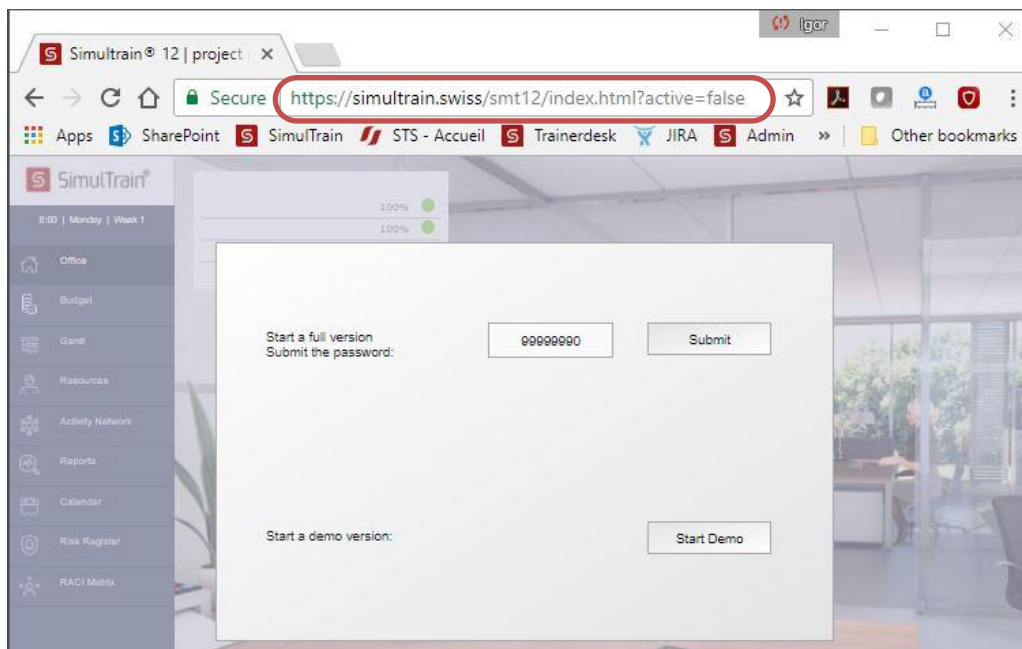

TECHNICAL REQUIREMENTS FOR SIMULTRAIN® 12

- A notebook or desktop computer with a screen at least 15"
 - Full Screen mode (F11) is recommended
 - Tablets / iPads are not recommended
- A mouse
 - Using touchpad is NOT recommended
- Stable Internet connection
 - Download speed 10 Mbps
 - Temporary short interruptions (1-2 minutes) are OK. They don't affect the simulation.
- Internet Browser
 - Chrome version 53+
 - Firefox version 49+
 - Internet Explorer version 11+
 - Microsoft Edge version 25+
 - Safari version 10+
- A password for SimulTrain® 12 is always 8-digit that ends with a zero, for example 12345670
- **Never login in two or more windows (browsers, computers) with a password at the same time**
 - If you really need that somebody follows the session without affecting the main session, log in in the passive mode at <https://simultrain.swiss/smt12/index.html?active=false>